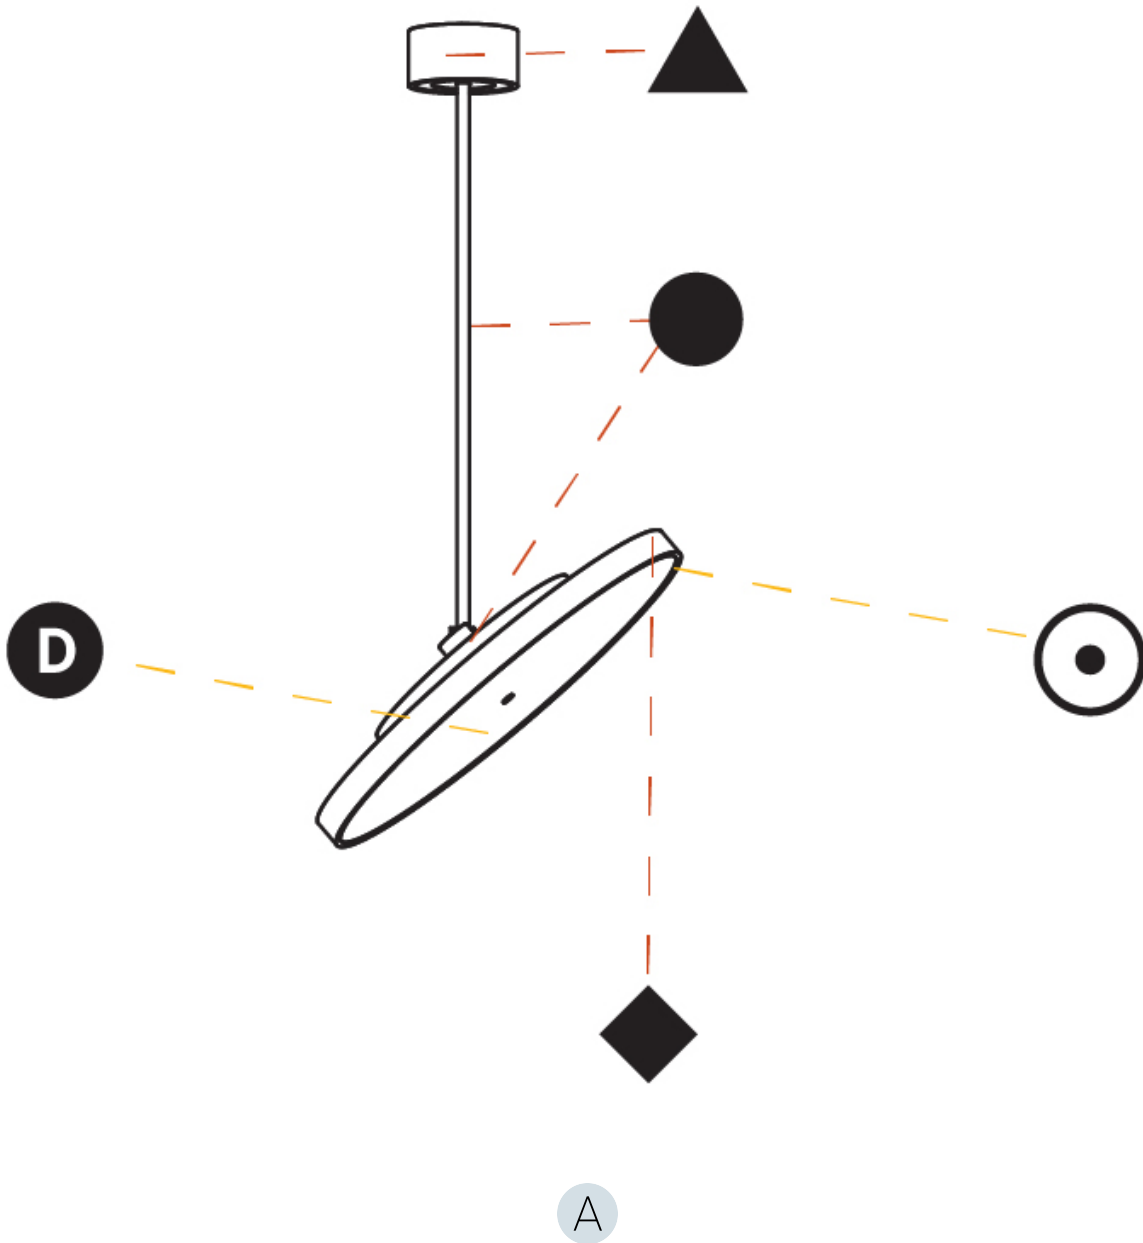

SIGN DIVA FLEX SUSPENSION

A30855-

PROJECT	_____
TYPE	_____
SPECIFIER	_____
QUANTITY	_____
DATE	_____