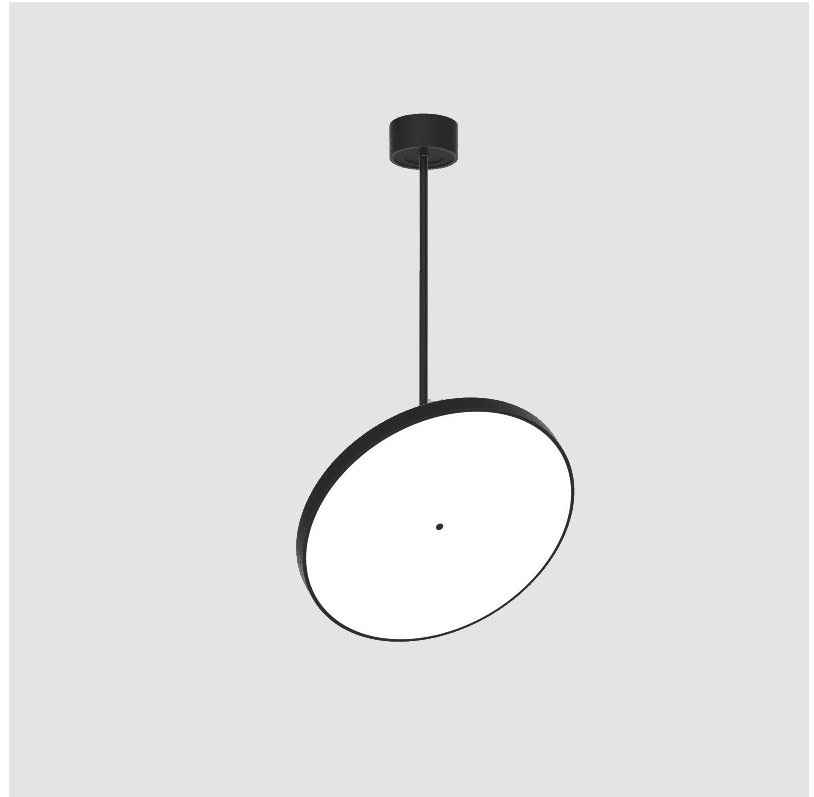

GENERAL

Series: Sign Diva Flex
Subseries: Sign Diva Flex
Brand: Prolicht
Division: Architectural
Mounting Type: Suspension
Mounting Location: Ceiling
Subcategory: Pendant

PHYSICAL

Shape: Round
Diameter (mm): 570
Diameter (in): 22 7/16
Height (mm): 870
Height (in): 34 1/4
Light Distribution: Adjustable / Direct
Weight (kg): 2.007
Weight (lbs): 4.42
Diffuser: PMMA - Opal / Micro-Prism / Sparkling Secret / Vintage Industrial
Fixture Finish: SSR / BKV / CWI / CRY / HAB / UFT / ITA / RUA / FTG / MYG / LOD / PUS / FRO / FUP / KIA / POP / BLS / SPG / MEY / GOH / GUM / CHC / COM / ABZ / JAG / OBR / MOS / ROR
Fixture Material: Extruded Aluminum / Steel

ELECTRICAL

Lamp Type: LED (Zhaga Standard)
Input Wattage (W): 58.3
Total Output Wattage (W): 46.9
Dimming: Tri-Mode (Non-Dimming and Phase Dimming (120Vac only) and 0-10V Dimming)
Driver Included: Yes
Driver Location: Integrated
Driver Type: Constant Current - Universal
Driver Class: Class 2
Input Voltage (V): 120 - 277
Constant Current (MA): 350

LED

Color Temperature (°K): 2700 / 3000 / 3500 / 4000
Max. Delivered Lumen (lm): 4439 / 4759 / 4801 / 4899
Nominal Lumen (lm): 6199 / 6646 / 6705 / 6842
CRI: >90 CRI
Lamp Life (hrs): 50000

OPTICAL

Adjustability: Rotational 170°; Tilt 90°

RATINGS AND CERTIFICATIONS

Certified By: Certified for North American Standards
IP rating: IP20